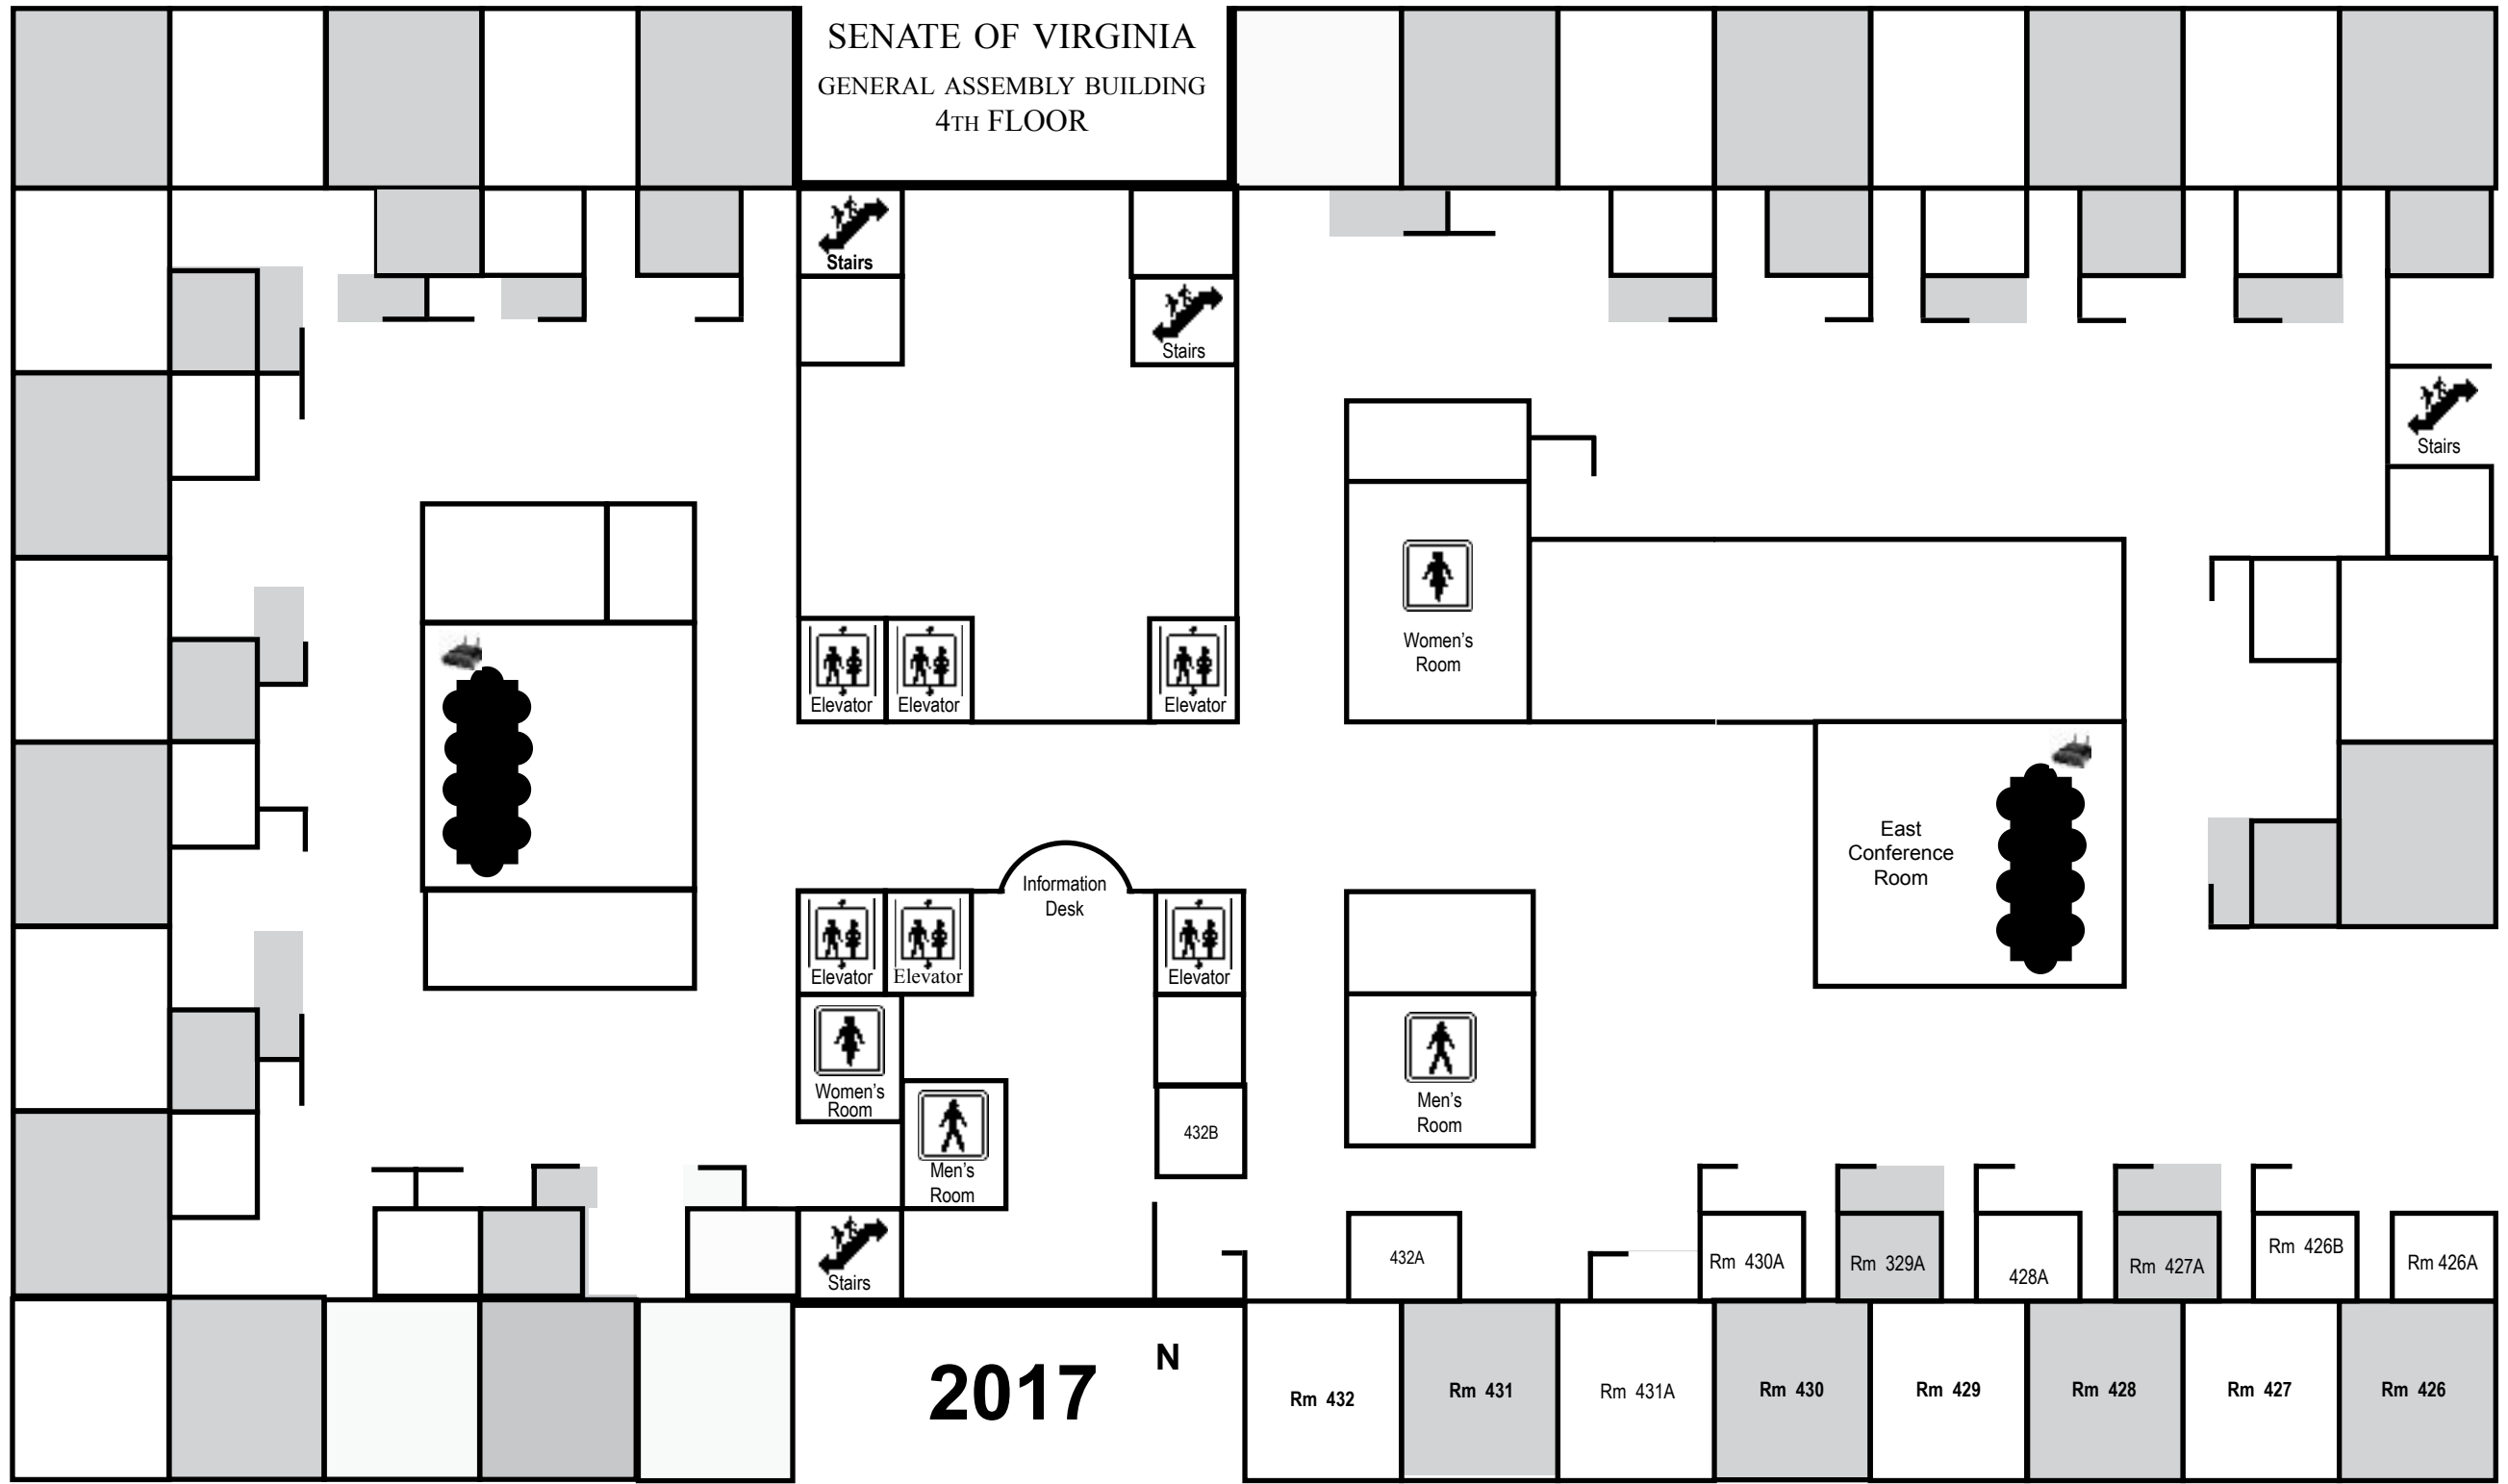

Broad Street

Broad Street

SENATE OF VIRGINIA  
GENERAL ASSEMBLY BUILDING  
3RD FLOOR

Broad Street

Broad Street

SENATE OF VIRGINIA  
GENERAL ASSEMBLY BUILDING  
4TH FLOOR

Stairs

Stairs

Stairs

Elevator

Elevator

Elevator

Women's Room

Elevator

Elevator

Elevator

Broad Street

Broad Street

SENATE OF VIRGINIA  
GENERAL ASSEMBLY BUILDING  
6TH FLOOR

Rm. 613

613A

DLAS

Stairs

Stairs