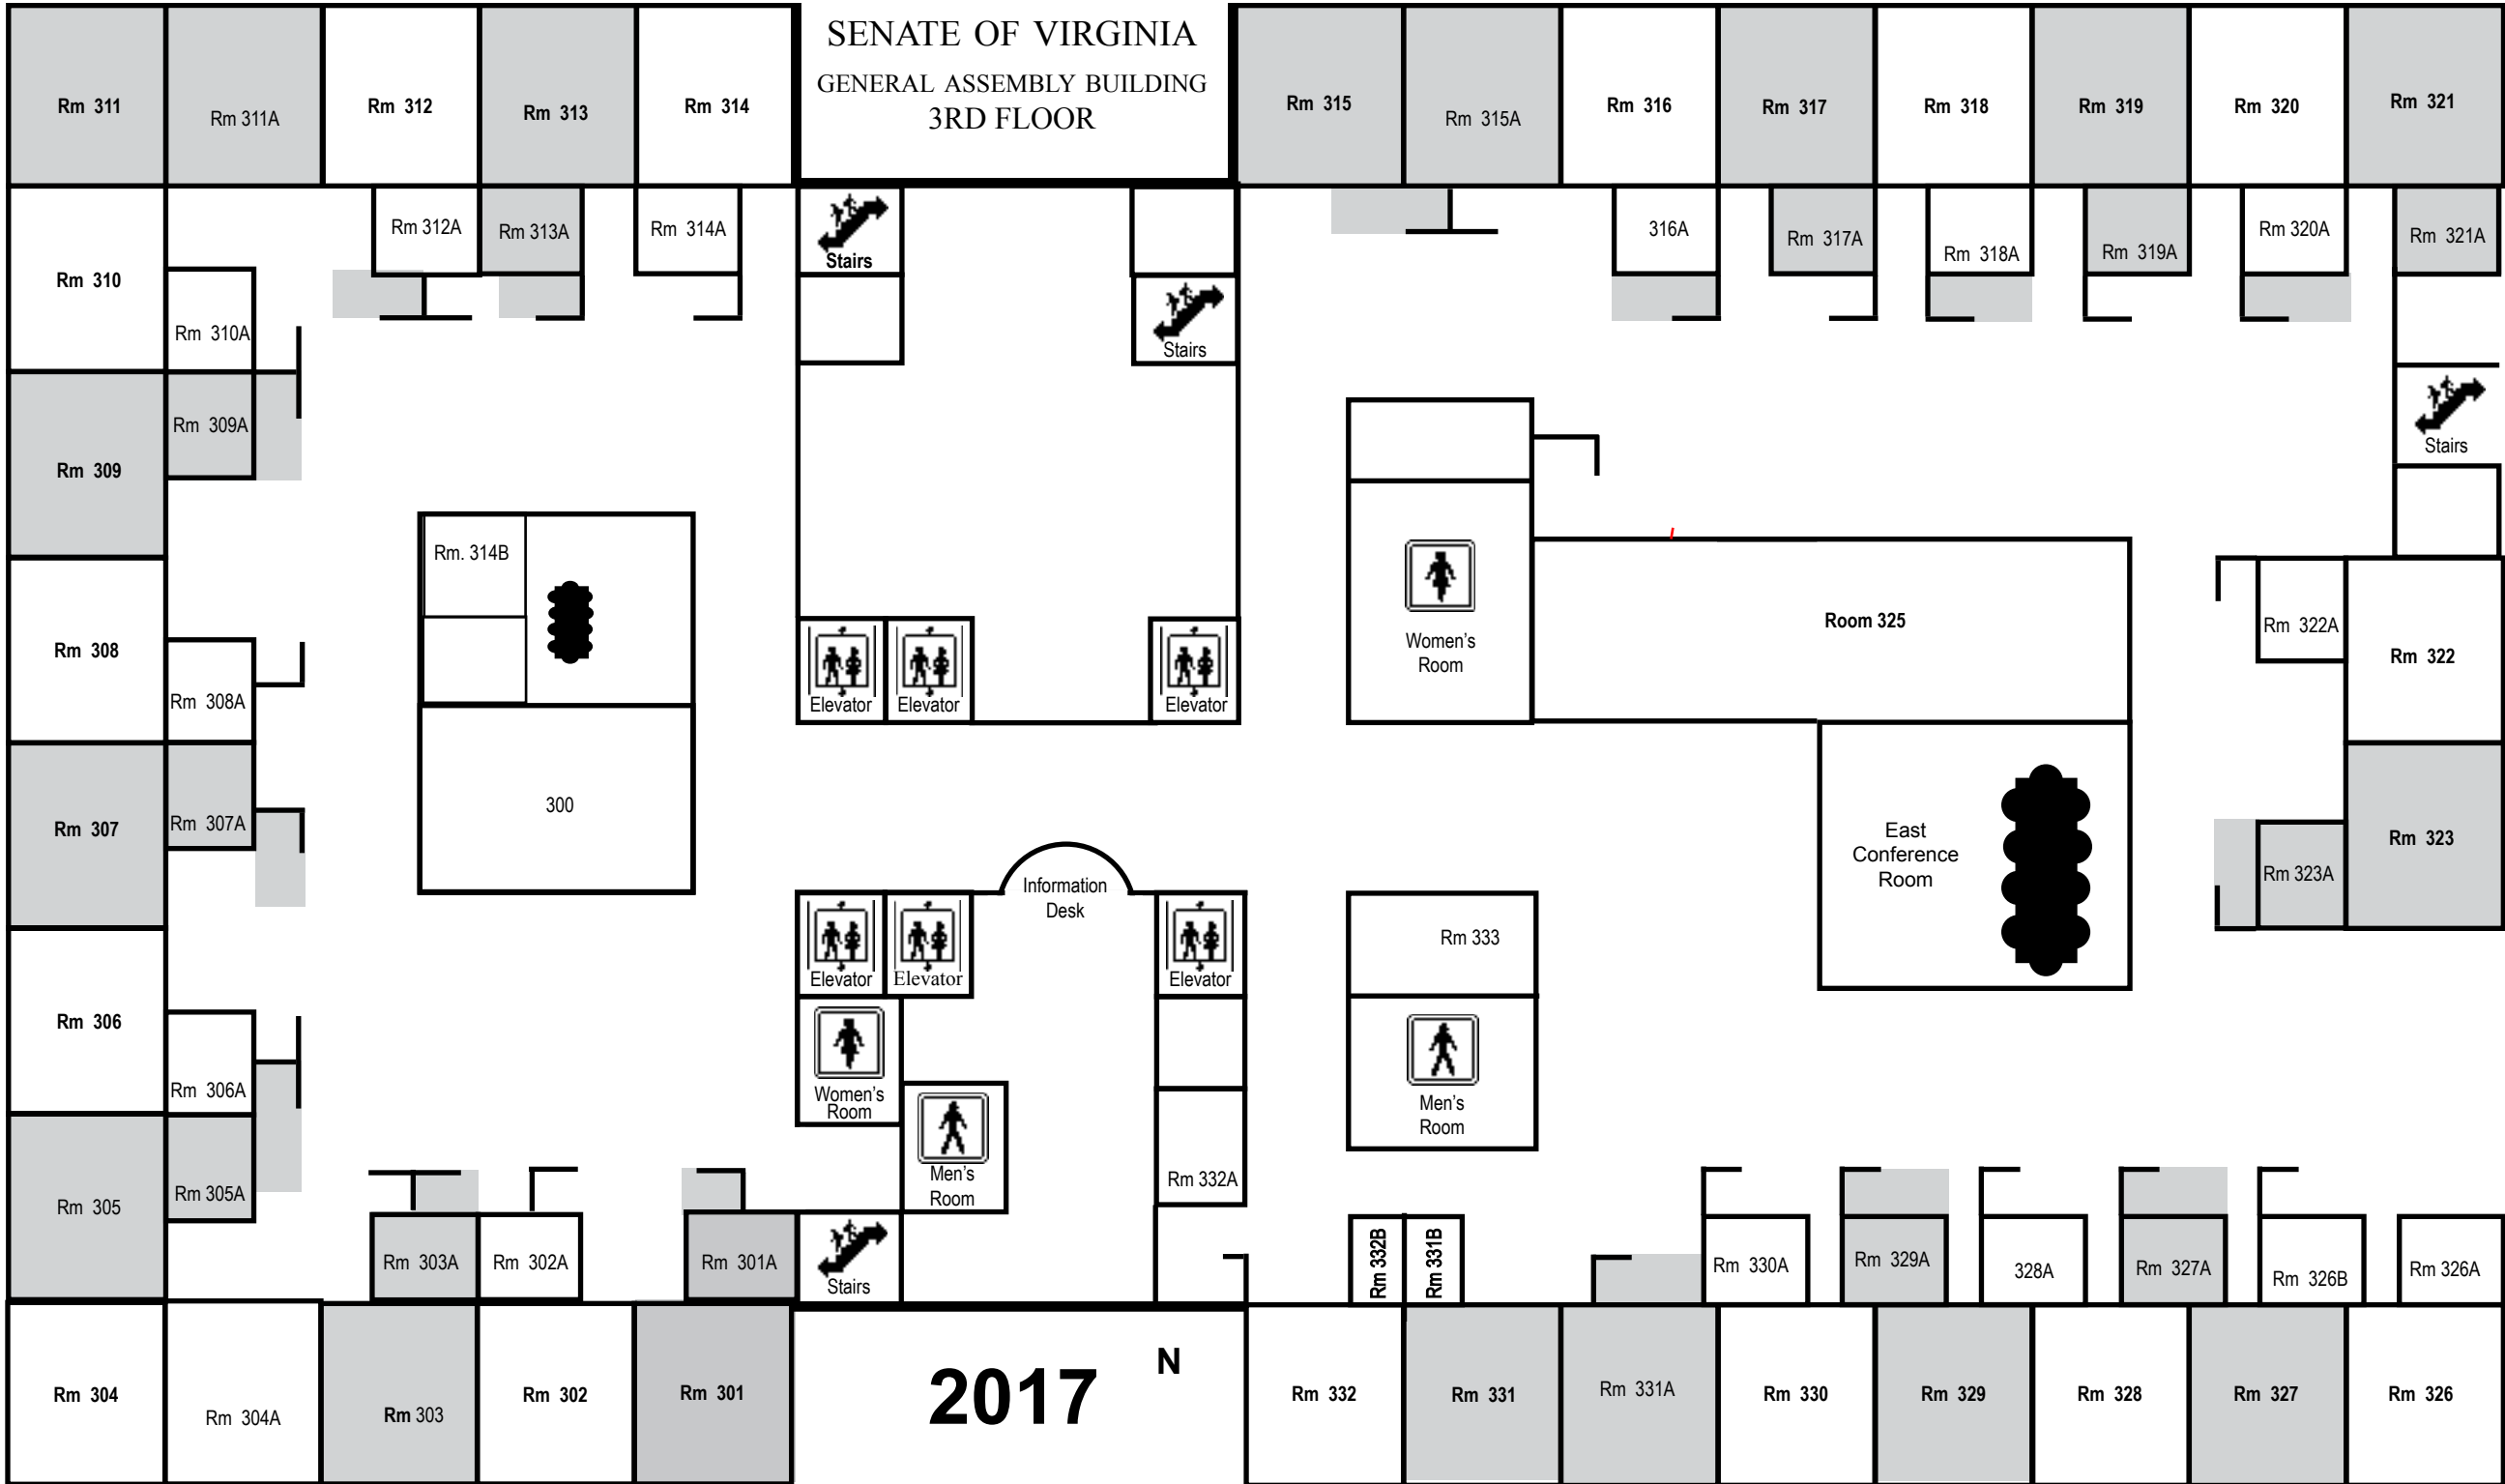

Broad Street

Broad Street

SENATE OF VIRGINIA  
GENERAL ASSEMBLY BUILDING  
3RD FLOOR

Broad Street

Broad Street

SENATE OF VIRGINIA  
GENERAL ASSEMBLY BUILDING  
4TH FLOOR

Stairs

Stairs

Stairs

Elevator

Elevator

Elevator

Women's Room

Elevator

Elevator

Elevator

Women's Room

Men's Room

Information Desk

Men's Room

East Conference Room

N

2017

Rm 432

Broad Street

Broad Street

SENATE OF VIRGINIA  
GENERAL ASSEMBLY BUILDING  
6TH FLOOR

Rm. 613

613A

DLAS

Stairs

Stairs